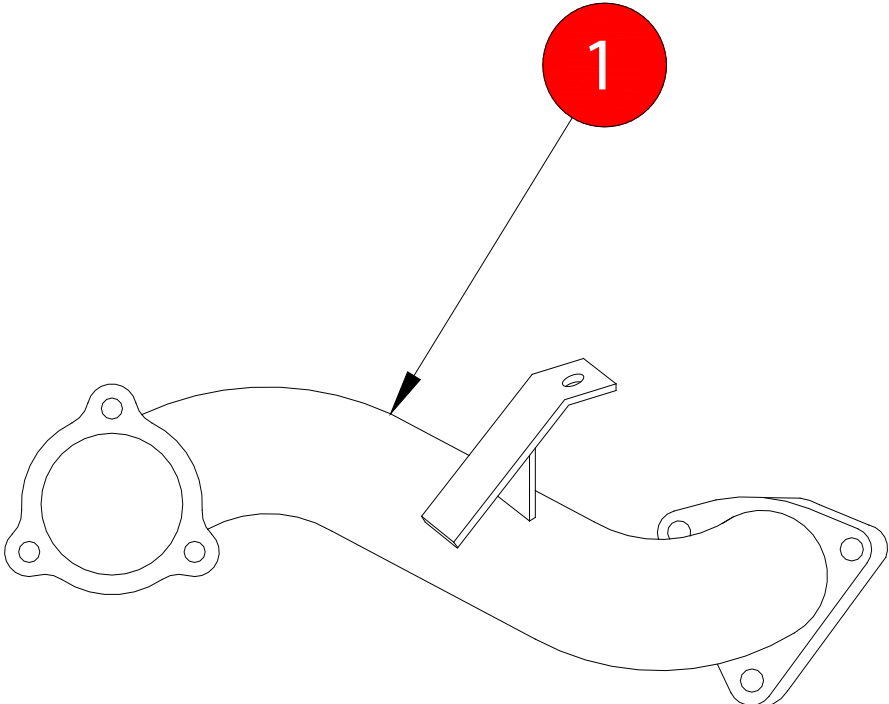

FITTING INSTRUCTIONS

[ ]

CAR	Renault Megane sport 225 2.0T / RS 250/265 inc. Cup 2.0T	PART NO.	SRNC022
YEAR	04-09 / 2010-2018	FIT KITS	N/A
NOTES	Where not supplied use original fittings. Stage 2 remap required. This will fit with O.E or Scorpion product.	FEATURES	Pipe diameter:- 76mm/3"

NO.	PART NO.	DESCRIPTION	QTY
1	535RN	Turbo Down Pipe	1

NOTE: ENSURE SCORPION SYSTEM IS CLEAR OF MOVING PARTS AND ALL ORIGINAL FUNCTIONS WORK CORRECTLY.

CLASSIFICATION	Motorsport Use Only
HOMOLOGATED	No
DATE	05/06/2019
ISSUE	03
AUTHORISED	T.ROWLEY